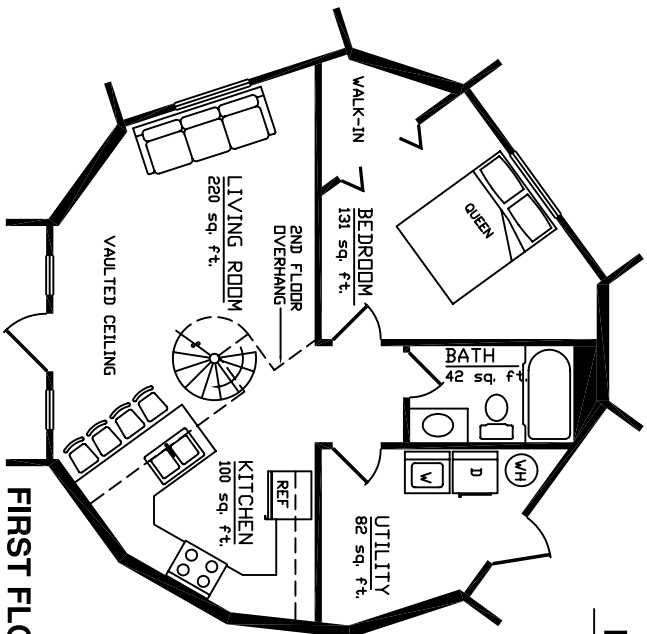

AMERICAN INGENUITY

▲ 30 ZETA 11 ▲

FIRST FLOOR: 640 sq. ft.
 SECOND FLOOR: 272 sq. ft.
 TOTAL: 904 sq. ft.

SCALE: 1/10"=1'-0"