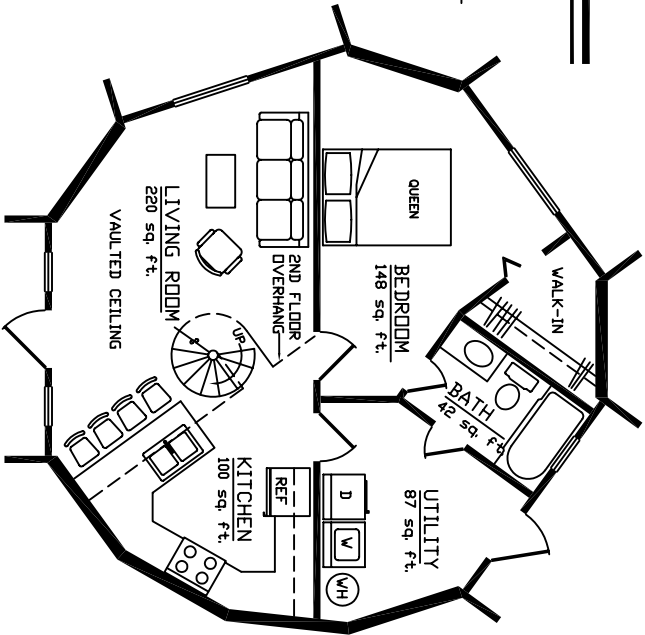

AMERICAN INGENUITY

▲ 30 ZETA 11 ▲

FIRST FLOOR: 640 sq. ft.
 SECOND FLOOR: 272 sq. ft.
 TOTAL: 904 sq. ft.

SCALE: 1/10"=1'-0"