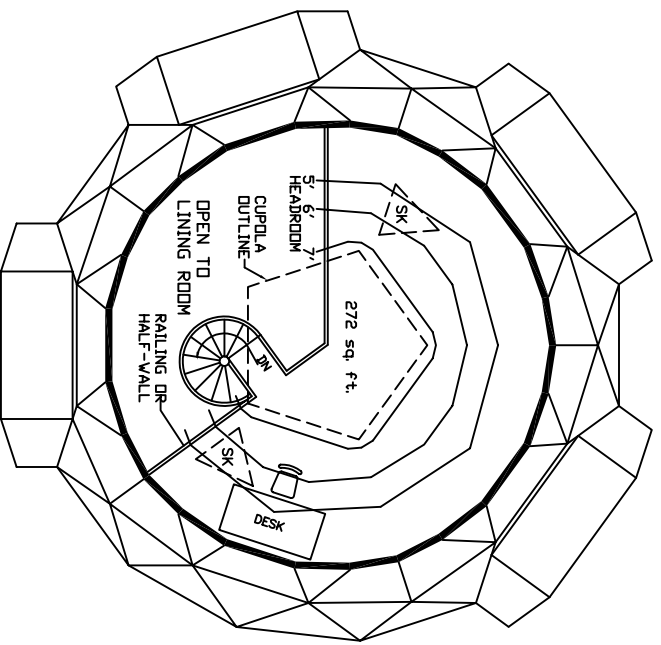

AMERICAN INGENUITY

▲ 30 ZETA 11 ▲

FIRST FLOOR: 640 sq. ft.
 SECOND FLOOR: 272 sq. ft.
 TOTAL: 904 sq. ft.

SCALE: 1/10"=1'-0"