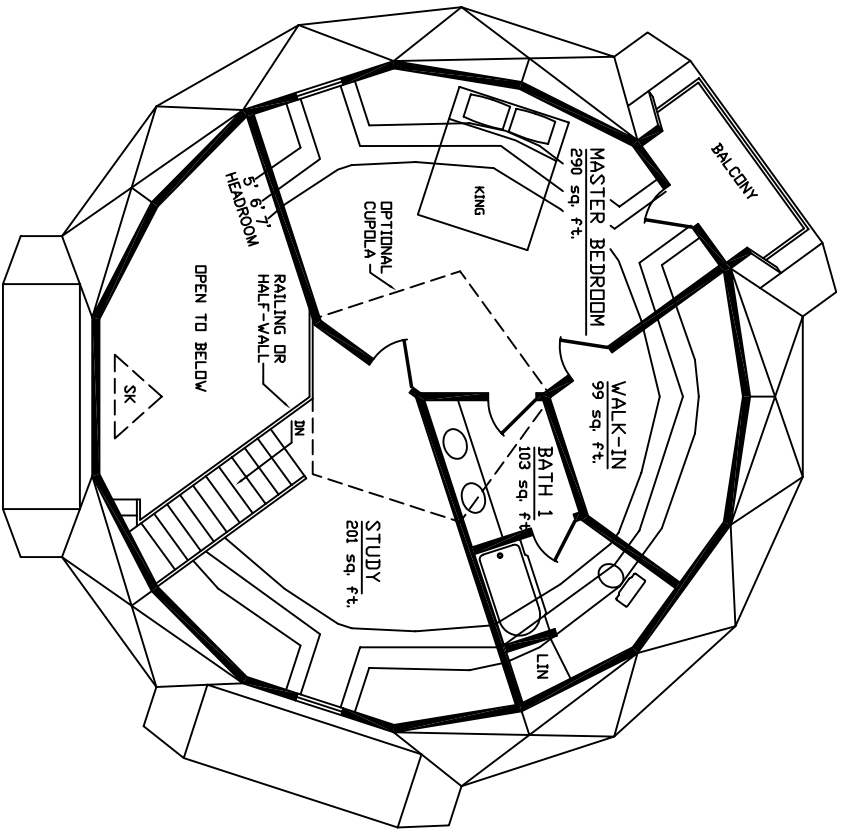

AMERICAN INGENUITY

▲ 40 ALPHA 11 ▲

FIRST FLOOR: 1,146 sq.ft.
 SECOND FLOOR: 703 sq.ft.
 TOTAL: 1,849 sq.ft.

FIRST FLOOR PLAN

SECOND FLOOR PLAN

SCALE: 1/10" = 1'-0"