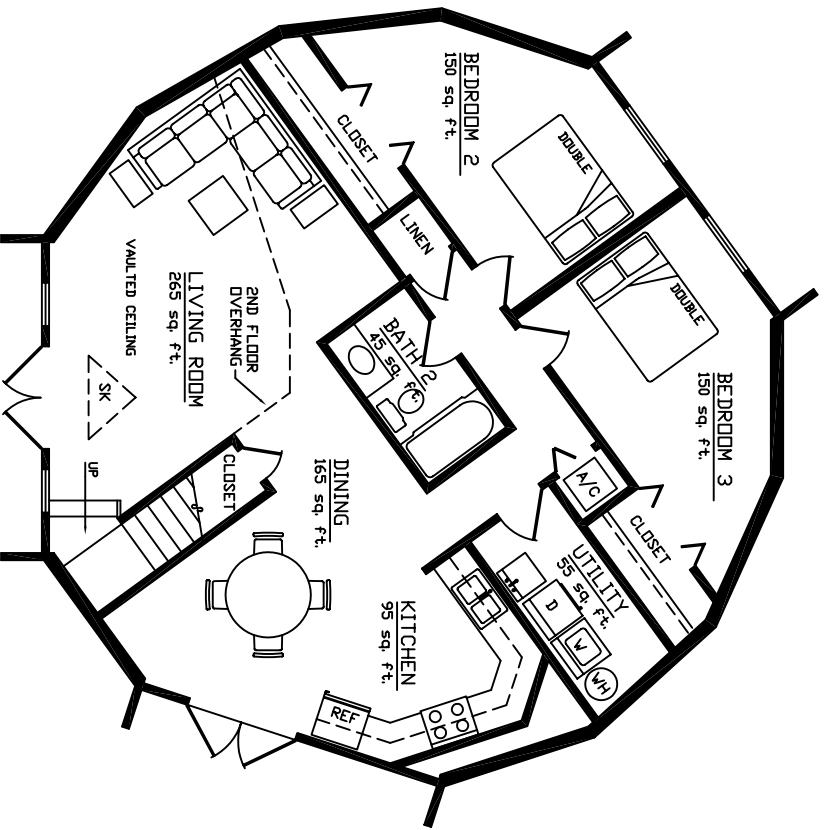

AMERICAN INGENUITY

▲ 40 ALPHA 11 ▲

FIRST FLOOR: 1,146 sq.ft.
 SECOND FLOOR: 703 sq.ft.
 TOTAL: 1,849 sq.ft.

FIRST FLOOR PLAN

SECOND FLOOR PLAN

SCALE: 1/10" = 1'-0"