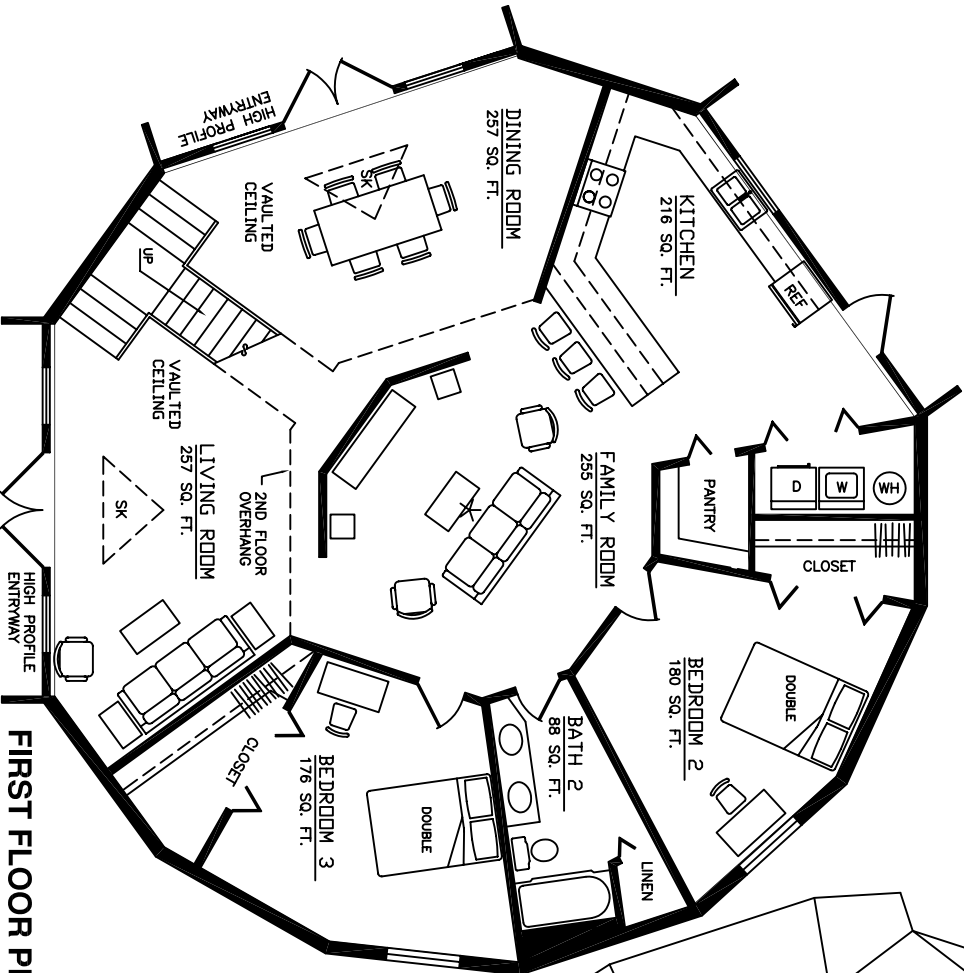

AMERICAN INGENUITY

▲ 48 DELTA 22 ▲

FIRST FLOOR: 1,651 sq.ft.
 SECOND FLOOR: 900 sq.ft.
 TOTAL: 2,551 sq.ft.

SCALE: 1/10" = 1'-0"