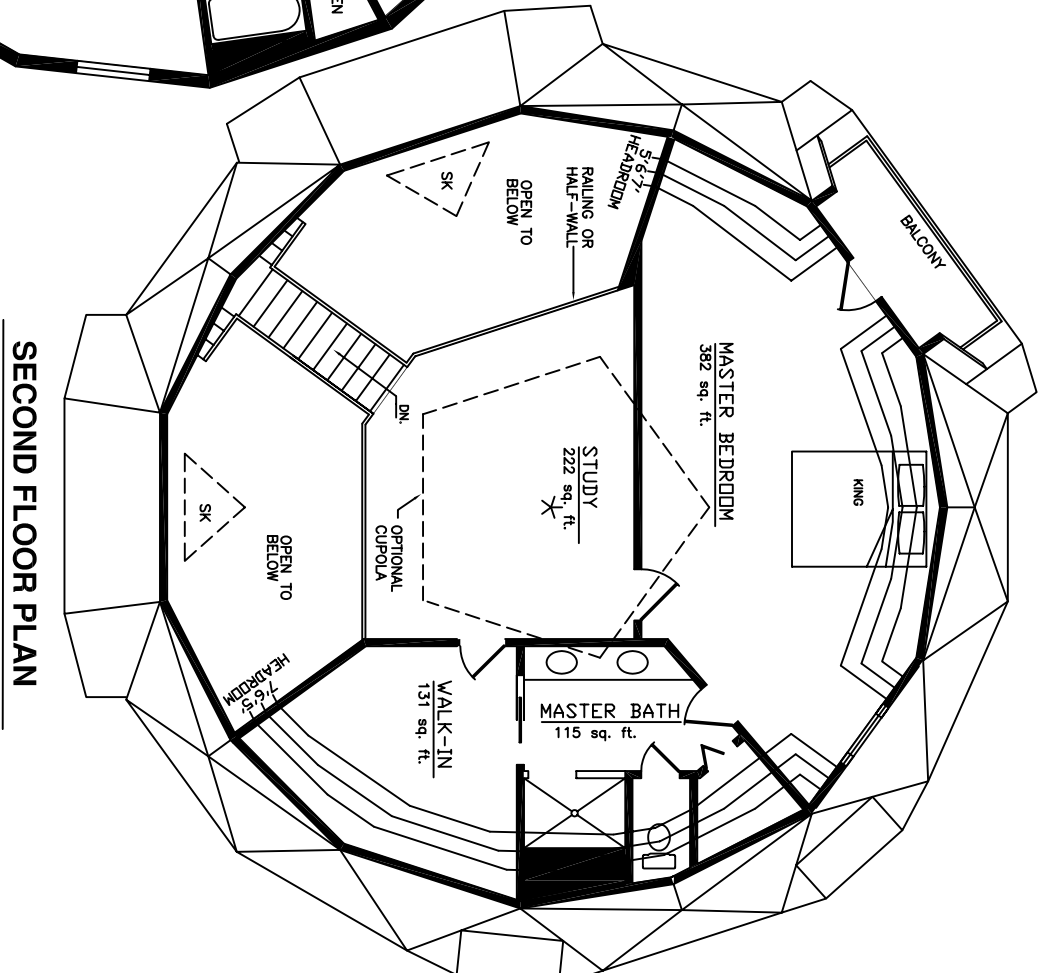

AMERICAN INGENUITY

▲ 48 DELTA 22 ▲

FIRST FLOOR: 1,651 sq.ft.
 SECOND FLOOR: 900 sq.ft.
 TOTAL: 2,551 sq.ft.

SCALE: 1/10" = 1'-0"