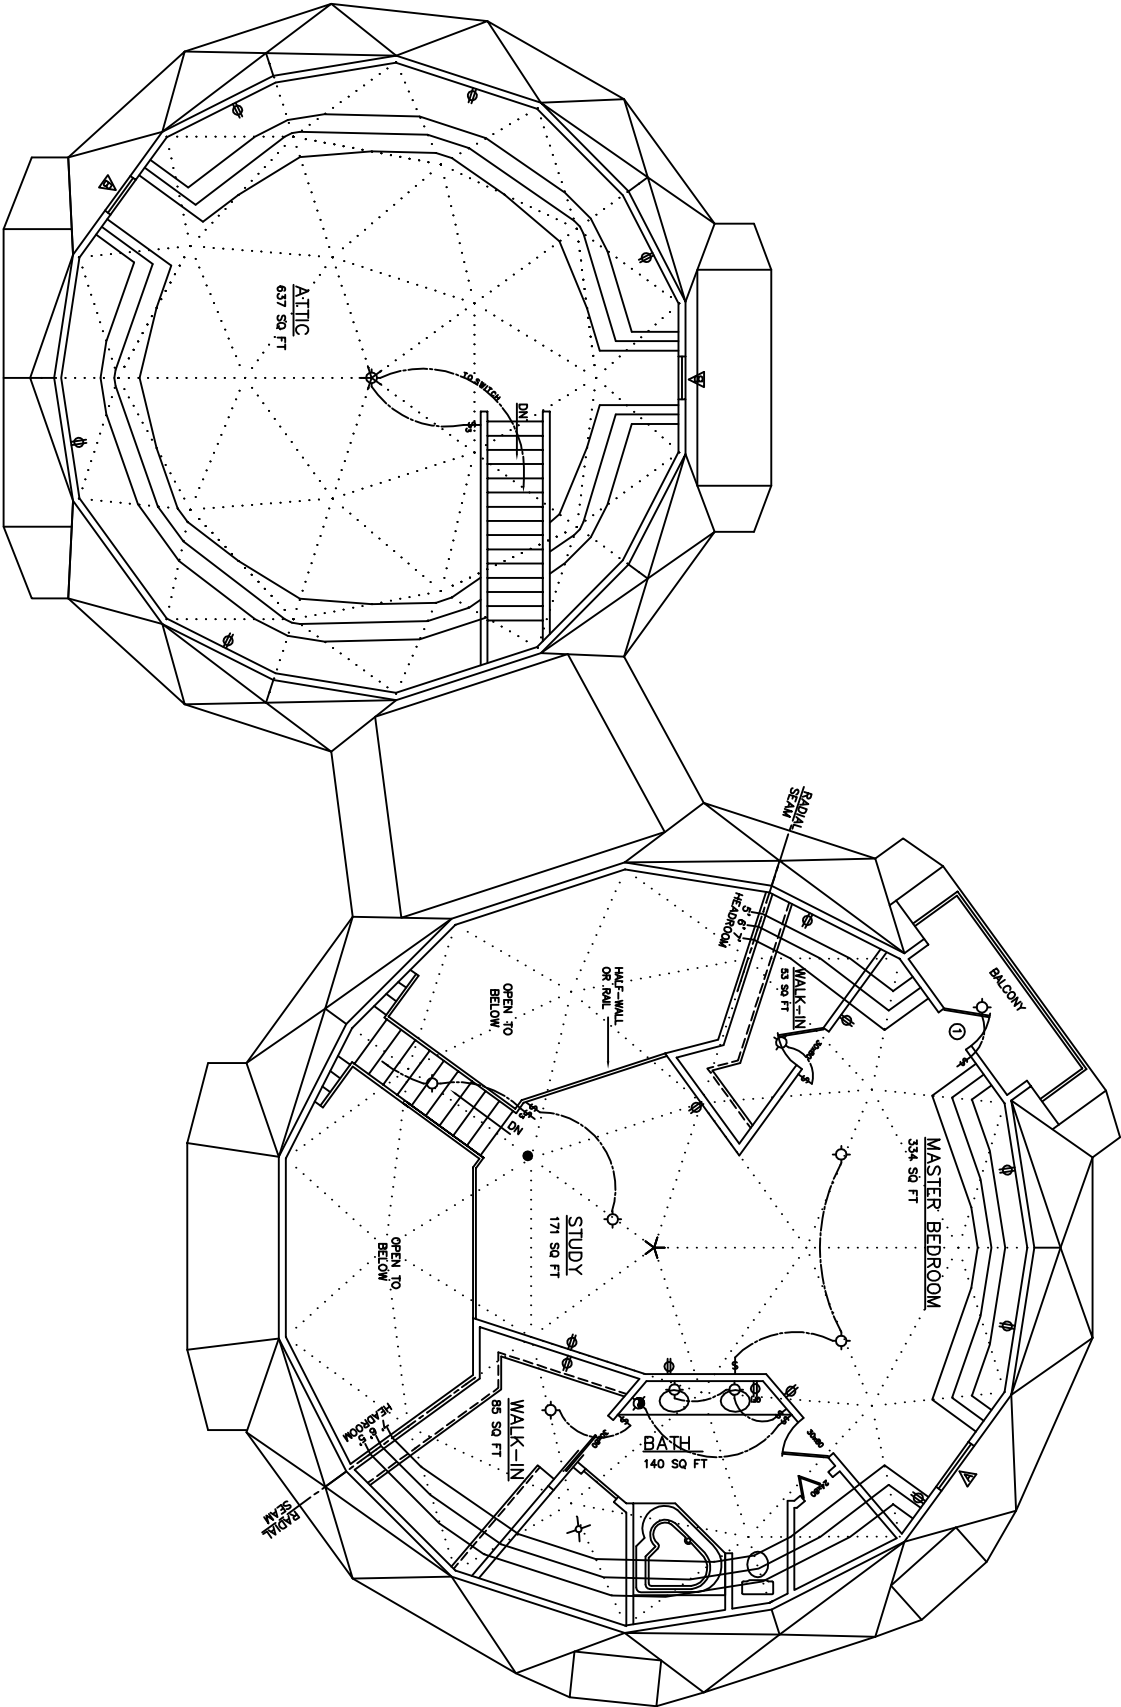

DOOR SCHEDULE			
SYM-BOL	SIZE	QUANT-ITY	TYPE
1	30 X 80	1	FRENCH DOOR

WINDOW SCHEDULE			
SYM-BOL	SIZE	QUANT-ITY	TYPE
A		1	MANUF.
B		2	MANUF.

2ND FLOOR PLAN
 SCALE: 1/4" = 1'-0"
 SIZE: 146 SQ FT
 ATTIC: 637 SQ FT