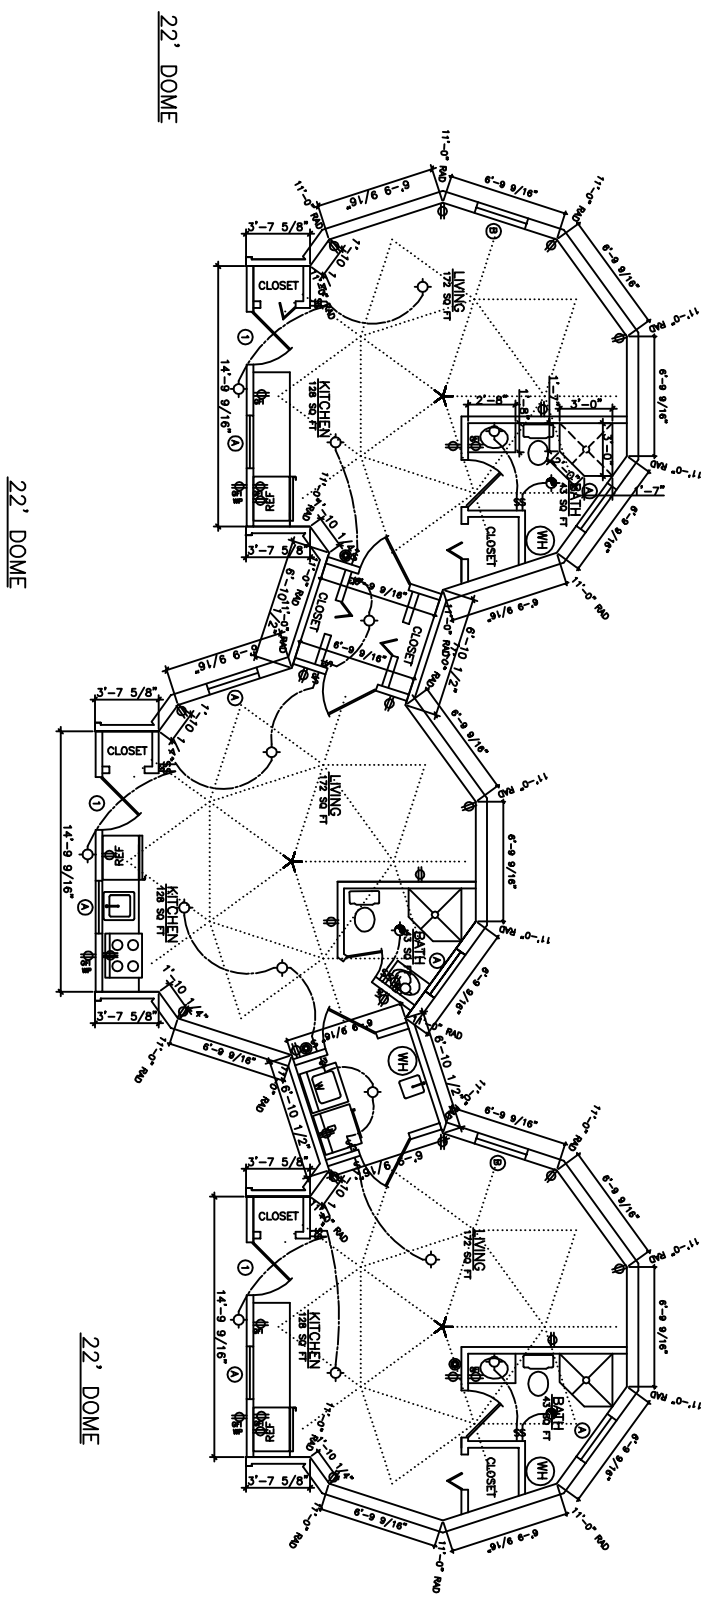

DOOR SCHEDULE			
SYMBOL	SIZE	QUANTITY	TYPE
1	3'-0" x 6'-8"	3	FRENCH DOOR

WINDOW SCHEDULE			
SYMBOL	SIZE	QUANTITY	TYPE
A	38" x 58"	7	HORIZONTAL SL.
B	28" x 48"	2	SINGLE HUNG

FIRST FLOOR PLAN

SCALE: 1/4" = 1'-0"

22' DOME 371 SQ. FT. x 3 = 1113 SQ. FT.
 LINK 38 SQ. FT. x 2 = 76 SQ. FT.
 TOTAL AREA 1189 SQ. FT.

SHEET NO.
A-3

AMERICAN INGENUITY, INC.
 8777 HOLIDAY SPRINGS RD
 ROCKLEDGE, FL 32955-5805
 PH. 321-639-8777 USA

DOMES PLANS FOR: **NEW MEXICO THREE 22' DOMES**
 SHEET TITLE: **1ST FLOOR PLAN**

AMERICAN INGENUITY, INC.
 COPYRIGHT 2012