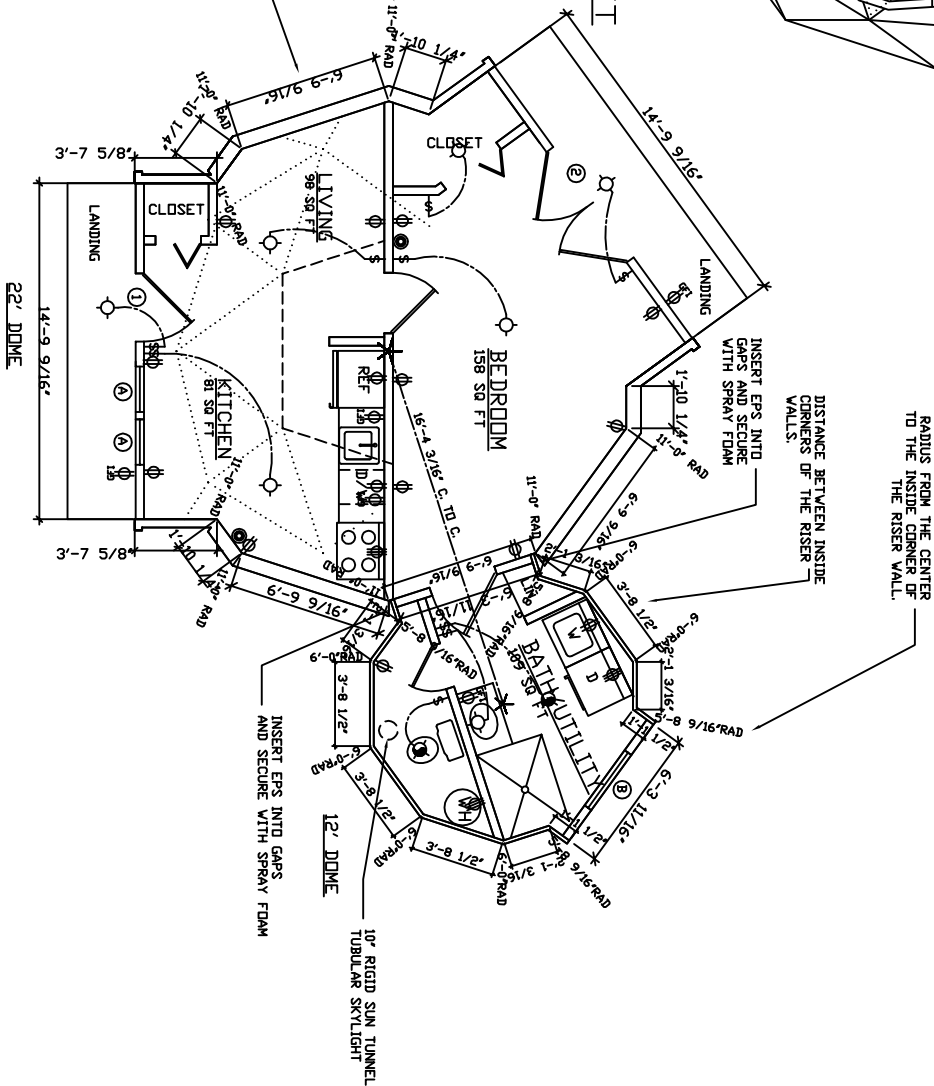

22' DOME DISPLAY LOFT
 SCALE: 1/4" = 1'-0"
 AREA: 124 SQ. FT.

FIRST FLOOR PLAN

SCALE: 1/4" = 1'-0"
 22' DOME 388 SQ. FT.
 GEOPDID 109 SQ. FT.
 TOTAL AREA 497 SQ. FT.

DOOR SCHEDULE		
SYMBOL	SIZE	QUANTITY
1	3/0x6/8	1
2	7/2x6/8	1

WINDOW SCHEDULE		
SYMBOL	SIZE	QUANTITY
A	24"x36"	2
B	36"x34"	1

AMERICAN INGENUITY
 8777 HOLIDAY SPRINGS RD
 ROCKLEDGE, FL 32955-5805
 PH. 321-639-8777 USA

DOME PLANS FOR:
SOUTH CAROLINA 22' DOME
 SHEET TITLE:
FLOOR PLAN