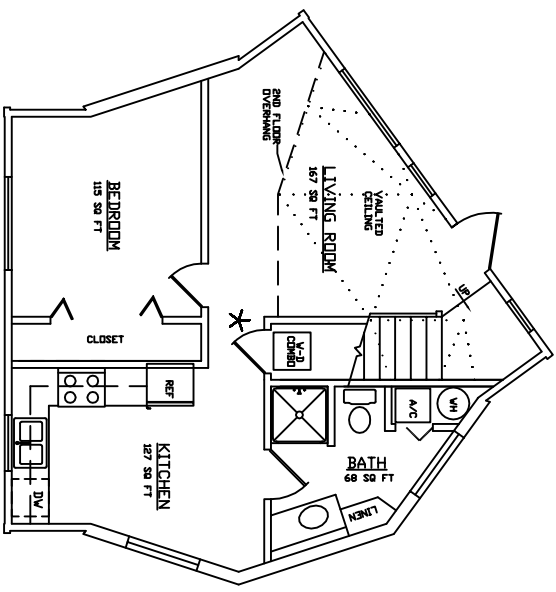

**AMERICAN INGENUITY**  
**▲ 27 ZETA 11 ▲**

FIRST FLOOR: 573 sq.ft.  
 SECOND FLOOR: 201 sq.ft.  
 (TO 5' HEADROOM)  
 TOTAL: 774 sq.ft.

**FIRST FLOOR PLAN**

**SECOND FLOOR PLAN**