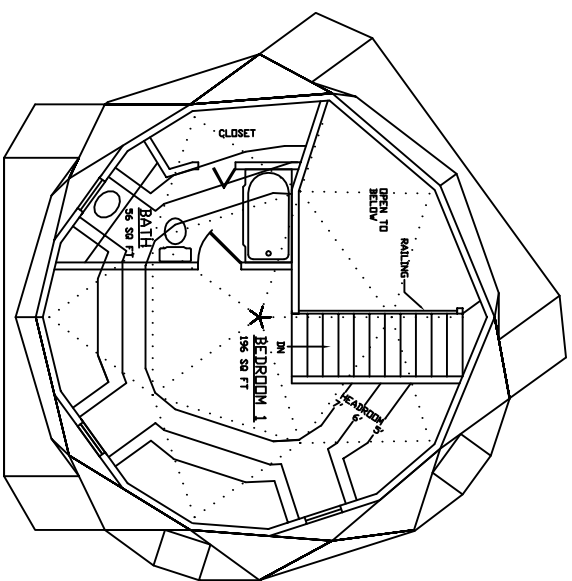

**AMERICAN INGENUITY**  
**▲ 27 ZETA 11 ▲**

FIRST FLOOR: 573 sq.ft.  
 SECOND FLOOR: 201 sq.ft.  
 (TO 5' HEADROOM)  
 TOTAL: 774 sq.ft.

**FIRST FLOOR PLAN**

**SECOND FLOOR PLAN**