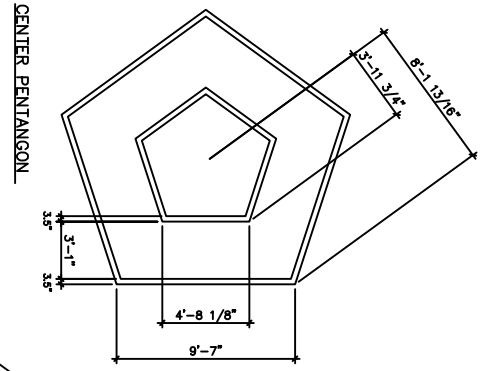

FIRST FLOOR PLAN
 SCALE: 1/4" = 1'-0"
 ARCH: 1,055 SQ. FT.

SHEET NO. A-3
 PAGE OF

AMERICAN INGENUITY, INC.
 8777 HOLIDAY SPRINGS RD
 ROCKLEDGE, FL 32955-5805
 PH: 407-639-6777 USA

DOMS PLANS FOR:
 SHEET TITLE: