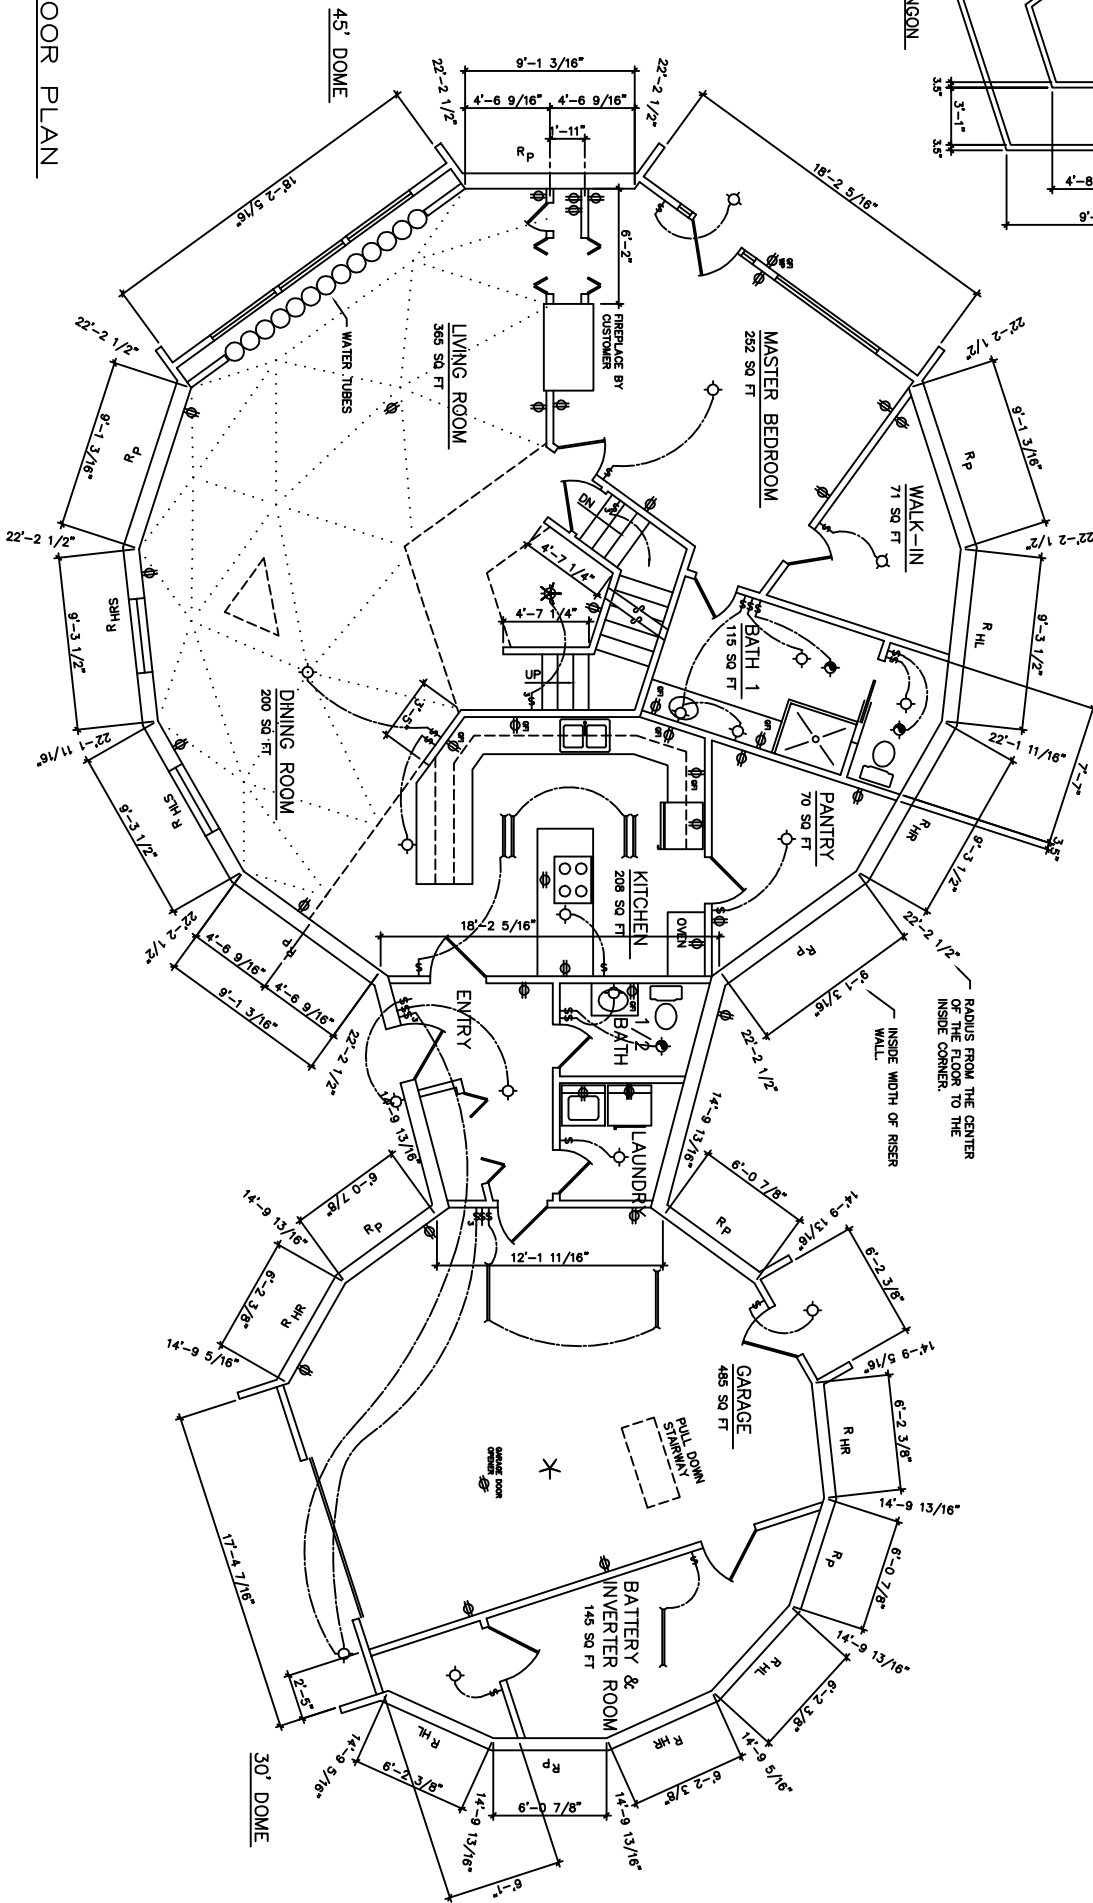

FIRST FLOOR PLAN
 SCALE: 1/4" = 1'-0"
 ARCH: 1,055 SQ. FT.

SHEET NO. A-3
 PAGE OF

AMERICAN INGENUITY, INC.
 8777 HOLIDAY SPRINGS RD
 ROCKLEDGE, FL 32955-5805
 PH: 407-639-6777 USA

DOMS PLANS FOR:
 SHEET TITLE:

JIM & MARY COLLAR
 FIRST FLOOR PLAN

DRAWN BY: R. KYLE
 CHECKED BY:
 DATE: 11-14-95
 DRAWING NO: 45ANPL
 REVISION: 1-4-96